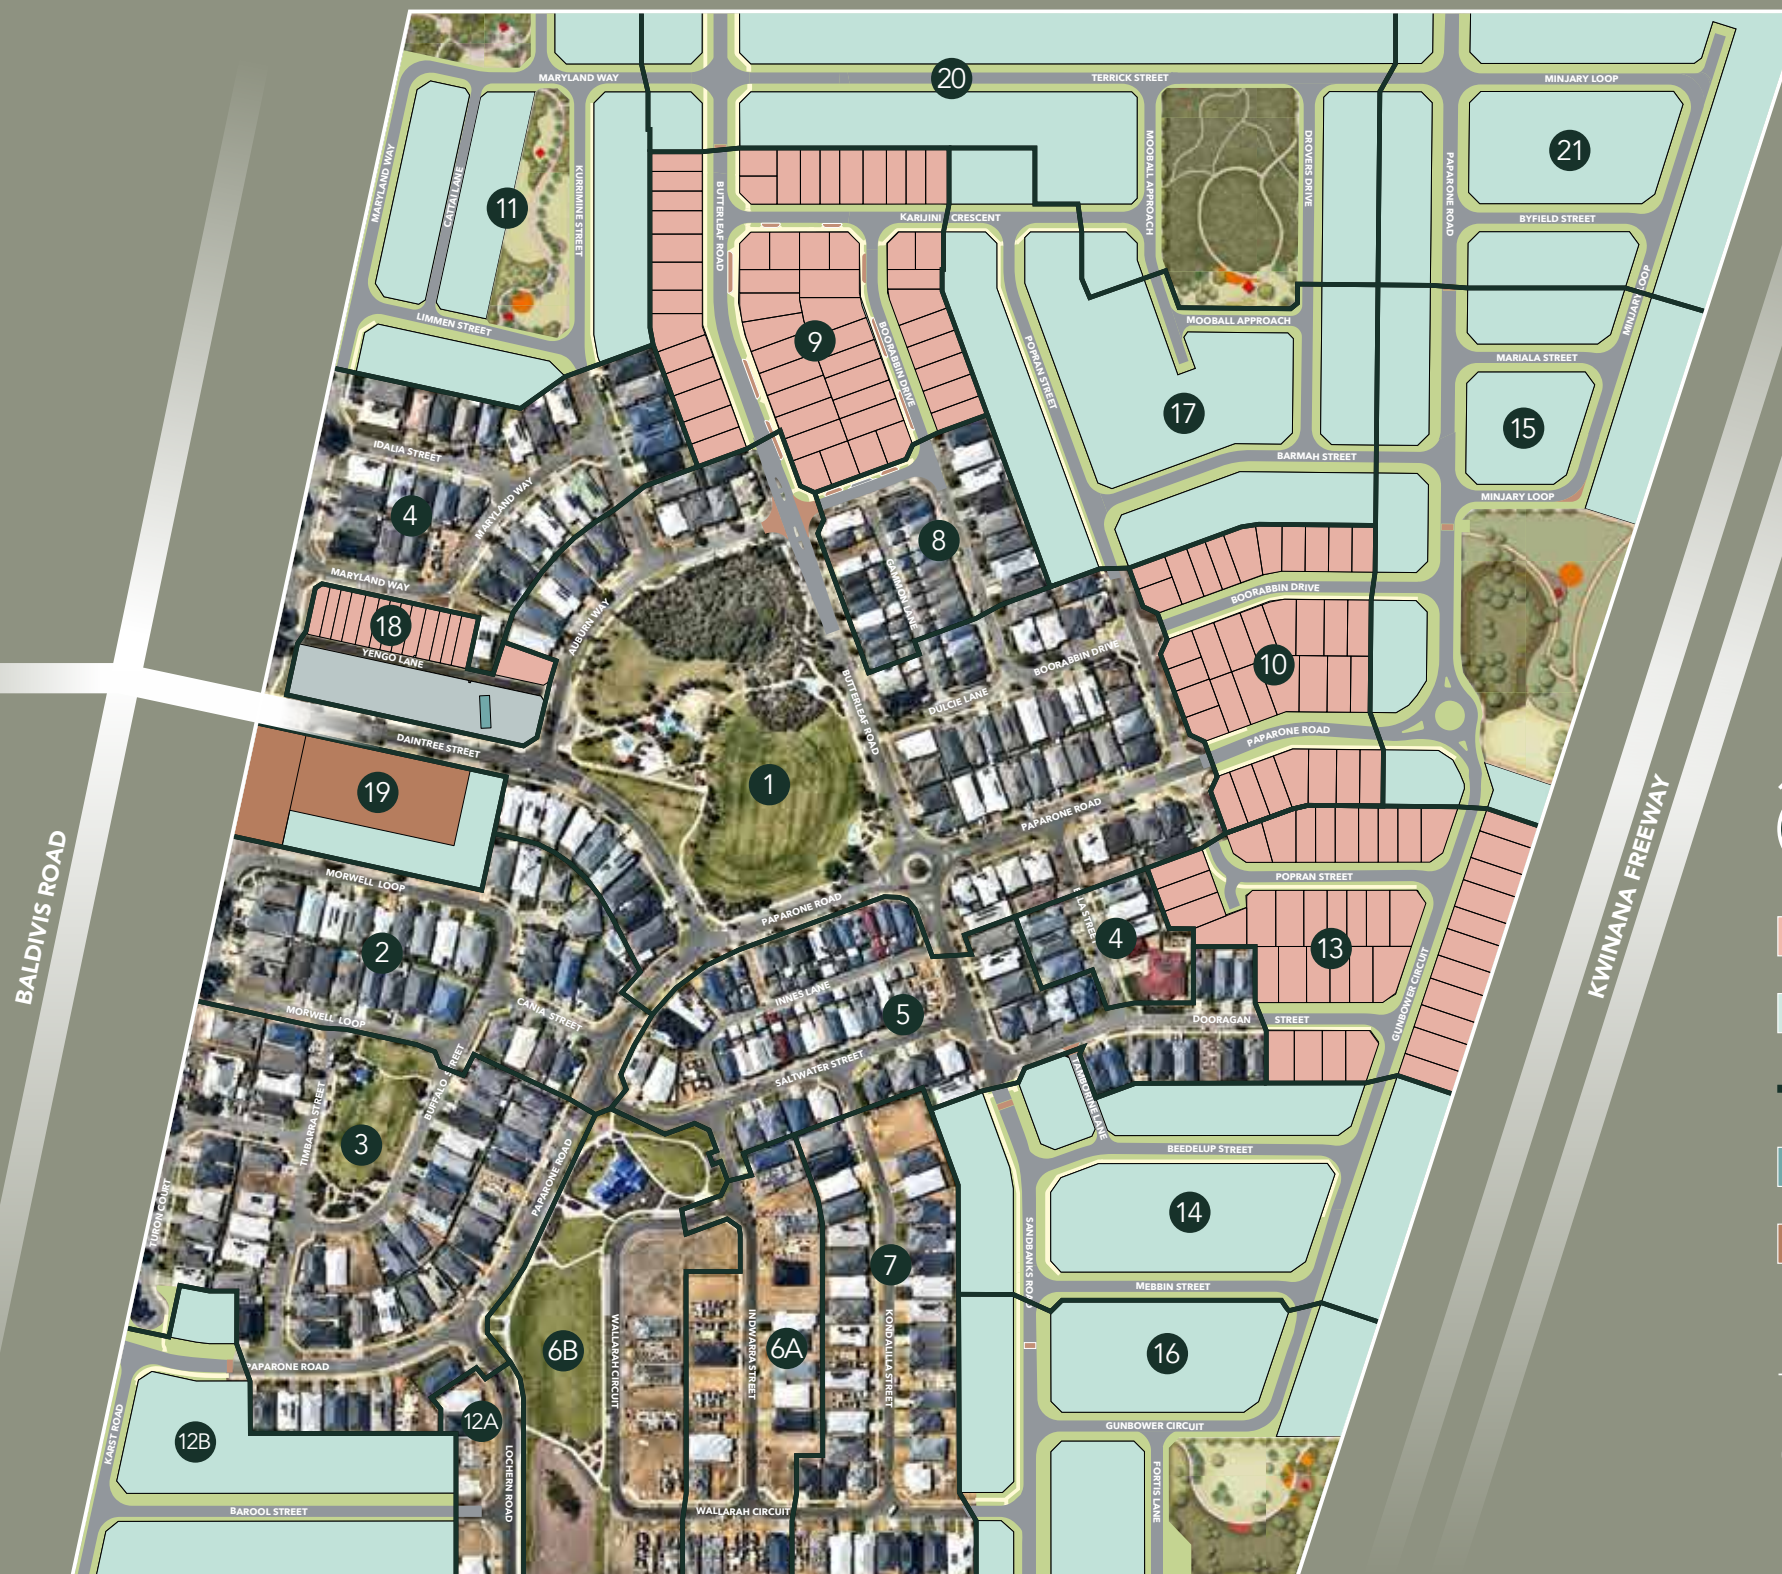

# Baldivis Parks MASTERPLAN

Enjoy park life.

*Live proud.*

- CURRENT RELEASES
- Future Release
- Stage Boundary
- Sales Centre
- Future Local Shopping Centre & Child Care Centre

Call 13 38 38  
[baldivisparks.com.au](http://baldivisparks.com.au)

This masterplan and its contents (including dimensions) are artist's impressions, an indicative guide only and not to scale. Frasers Property reserves the right to amend the finish and selection that constitute the internal and external fabric of the development. The features depicted including amenities such as future local shopping centre, child care centre, playing fields and public spaces, may be subject to statutory approvals (eg council approval), delivery by third parties and/or change due to unforeseen building constraints. Changes may be made during the development process. Purchasers must rely on their own enquiries and the contract for sale.