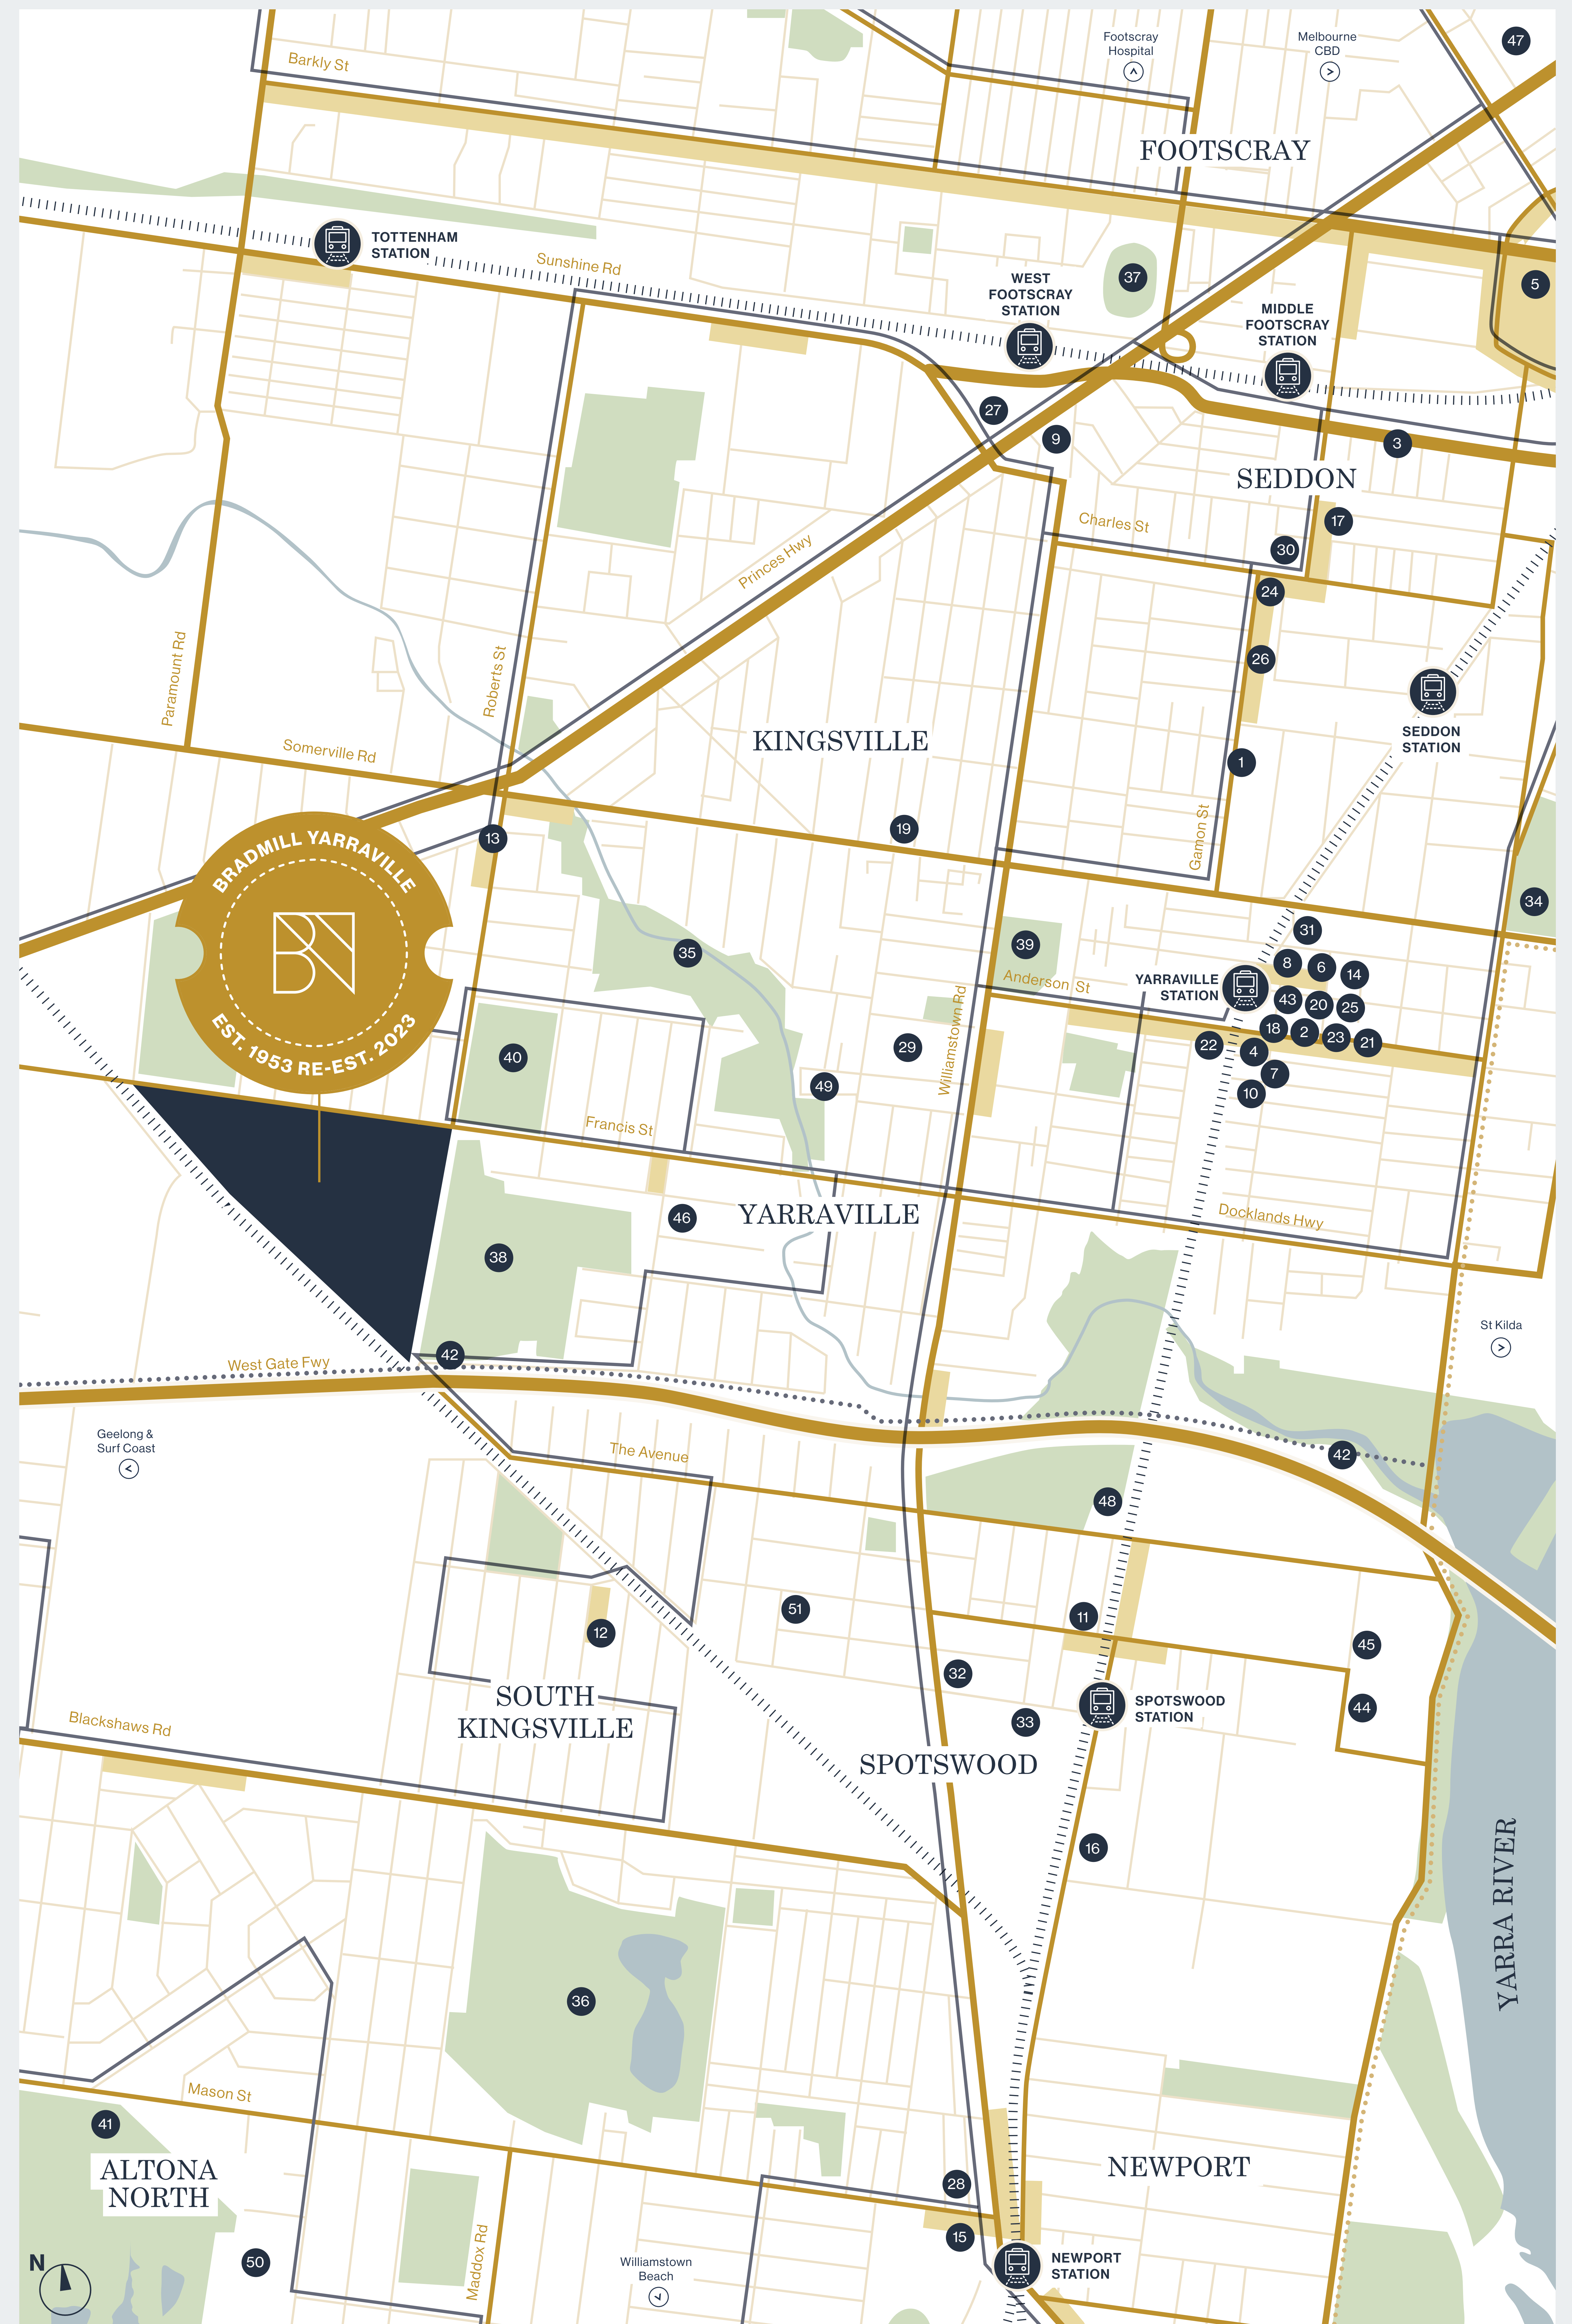

Cafés, Deli & Desserts

13. Roccas Deli
14. Cornershop
15. Leroy's
16. Candied Bakery
17. ALFA Seddon
18. ALFA Bakehouse
19. Olive Oil and Butter
20. Gelato by d'Asporto
21. Barkley Johnson
22. Coracle
23. Gigi's Gelato

Retail

24. Simple Form
25. Sun Bookshop
26. Sedonia
27. Bunnings West Footscray

Grocery & Markets

28. The Happy Apple (Newport)
29. Coles Yarraville
30. The Happy Apple (Seddon)
31. Yarraville Village Farmers Market
32. Slow Food Melbourne Farmers Market
33. Woolworths Spotswood

Parks & Gardens

34. Yarraville Gardens
35. Cruickshank Park & McNish Reserve (Dinosaur Park)
36. Newport Lakes Reserve

Sports & Recreation

37. Whitten Oval
38. McIvor Reserve
39. Yarraville Oval
40. Angliss Reserve
41. Bayfit Leisure Centre
42. Future Federation Trail

Arts, Culture & Entertainment

43. Sun Theatre
44. Scienceworks
45. Grazeland

Education

46. Wembley Primary School
47. Victoria University
48. Emma Maclean Kindergarten
49. Gowrie Clare Court Childcare
50. Bayside College Paisley Campus
51. St Margaret Mary's Spotswood

- Federation Trail – Future cycling and walking path extension
- Existing Bike Path
- Roads
- Train Network
- Train Station
- Bus Routes
- Parks & Reserves
- Water Areas
- Shopping & Dining