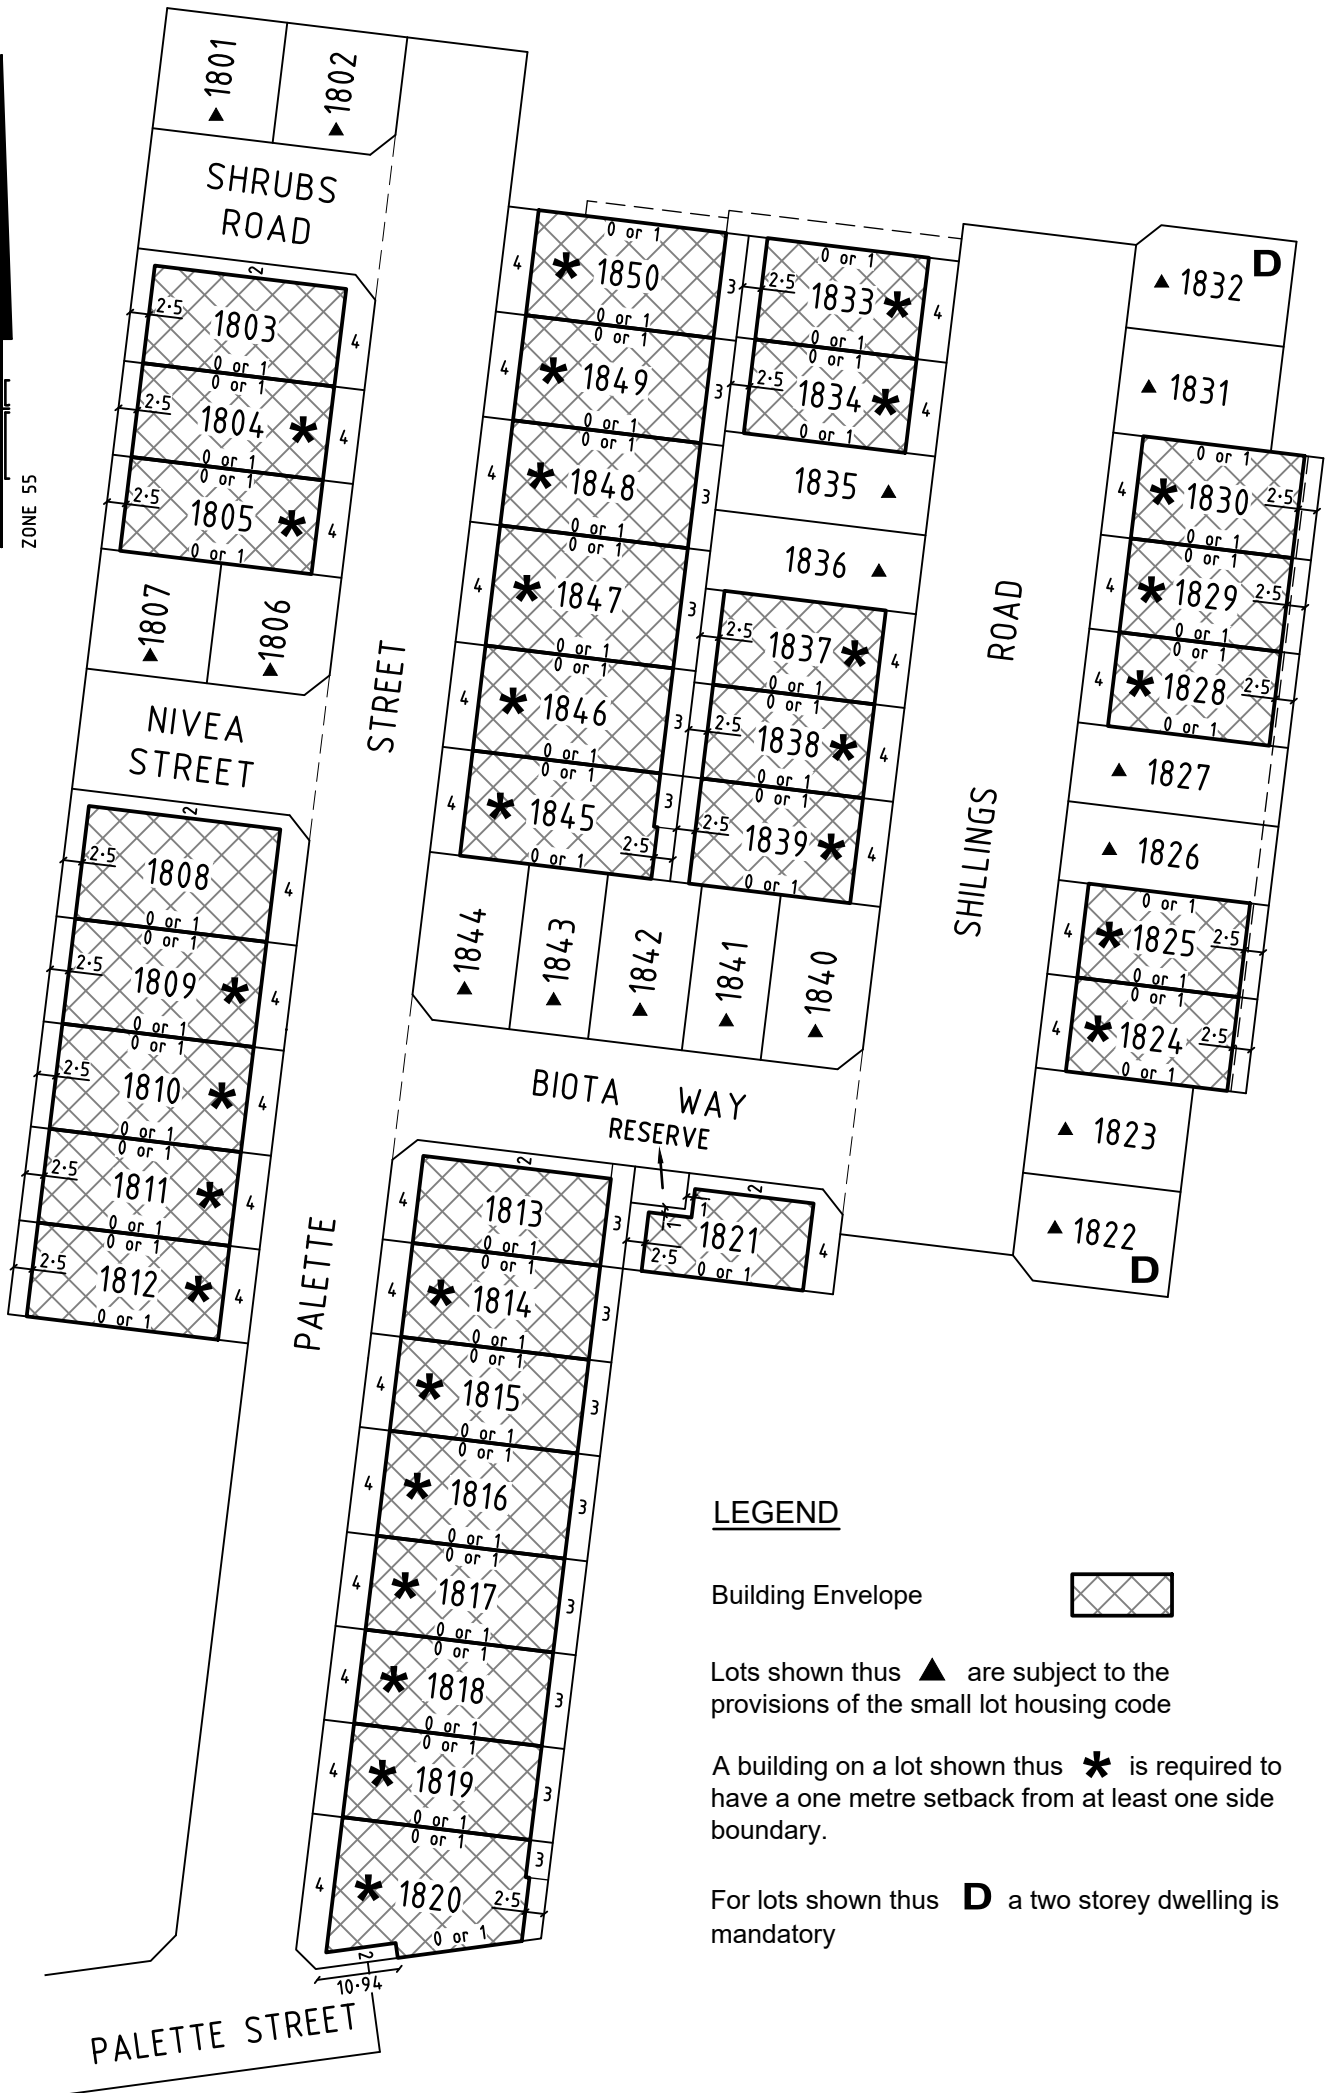

MGA 94
 ZONE 55

LEGEND

Building Envelope 

Lots shown thus ▲ are subject to the provisions of the small lot housing code

A building on a lot shown thus * is required to have a one metre setback from at least one side boundary.

For lots shown thus D a two storey dwelling is mandatory