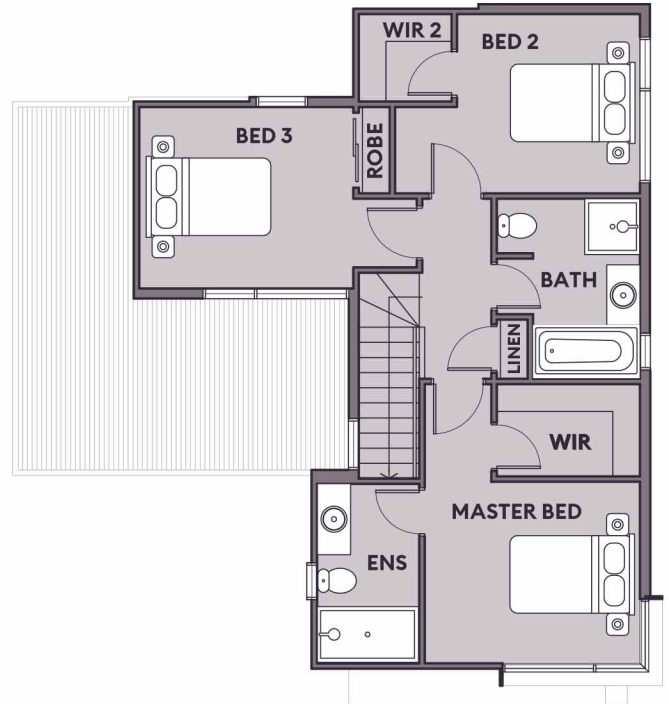

THE HEALEY CNR

DOUBLE GARAGE

16 SQUARES

 3
  2.5
  2

All images and drawings are for illustrative purposes.

This plan and information is indicative only and may vary without notice. Furniture or vehicles are not included in the sale of the lot. The image depicted here is indicative only. Facade finishes and colours may vary.