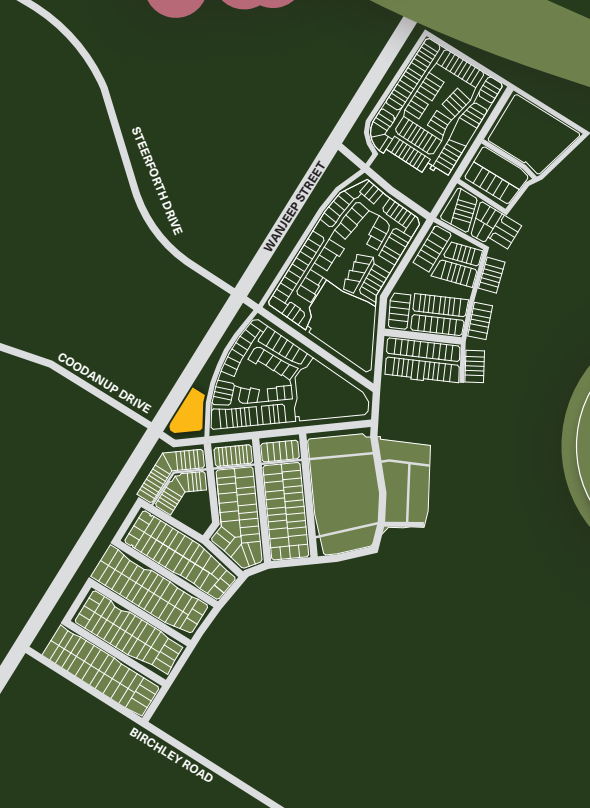

Frasers Landing

# FOREST WALK

Live amongst nature at Forest Walk. The traditional green titled family lots at Forest Walk are located alongside the Conservation Reserve, close to the river and jetty, so there is plenty of opportunity for a healthy, outdoor lifestyle. Forest Walk is ideal for young and growing families, with easy access to playgrounds and nature.

FUTURE  
LANDSCAPED  
PARK

LOT SIZES:  
180-615m<sup>2</sup>

ADJACENT  
TO THE  
CONSERVATION  
RESERVE